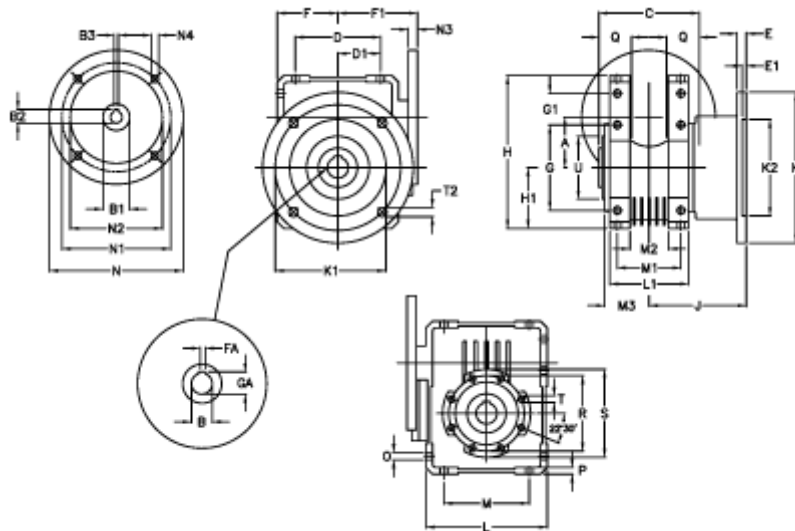

Article number: 392208608043016

Description: Worm Gear with Torque Limiter
W86 L1-UF-80-P80 B5

Measures

A = 86.90	E = 15	H = 245.5	M = 144	N4 = 11,5	U = 110
B = 35	E1 = 6	H1 = 100.0	M1 = 101	O = 11.5	
B1 E7 = 19	F = 100	J = 151.0	M2 = 57	P = 11	
B2 = 21.8	F1 = 128	K = 210	M3 = 65	Q = 45	
B3 H9 = 6	FA = 10	K1 = 176	N = 200	R = 130	
C = 140	G = 144	K2 = 152	N1 = 165	S = 150	
D = 144.0	G1 = 45.5	L = 200	N2 = 130	T = M10x18	
D1 = 72.0	GA = 38.3	L1 = 125	N3 = 12.0	T2 = 12.5	